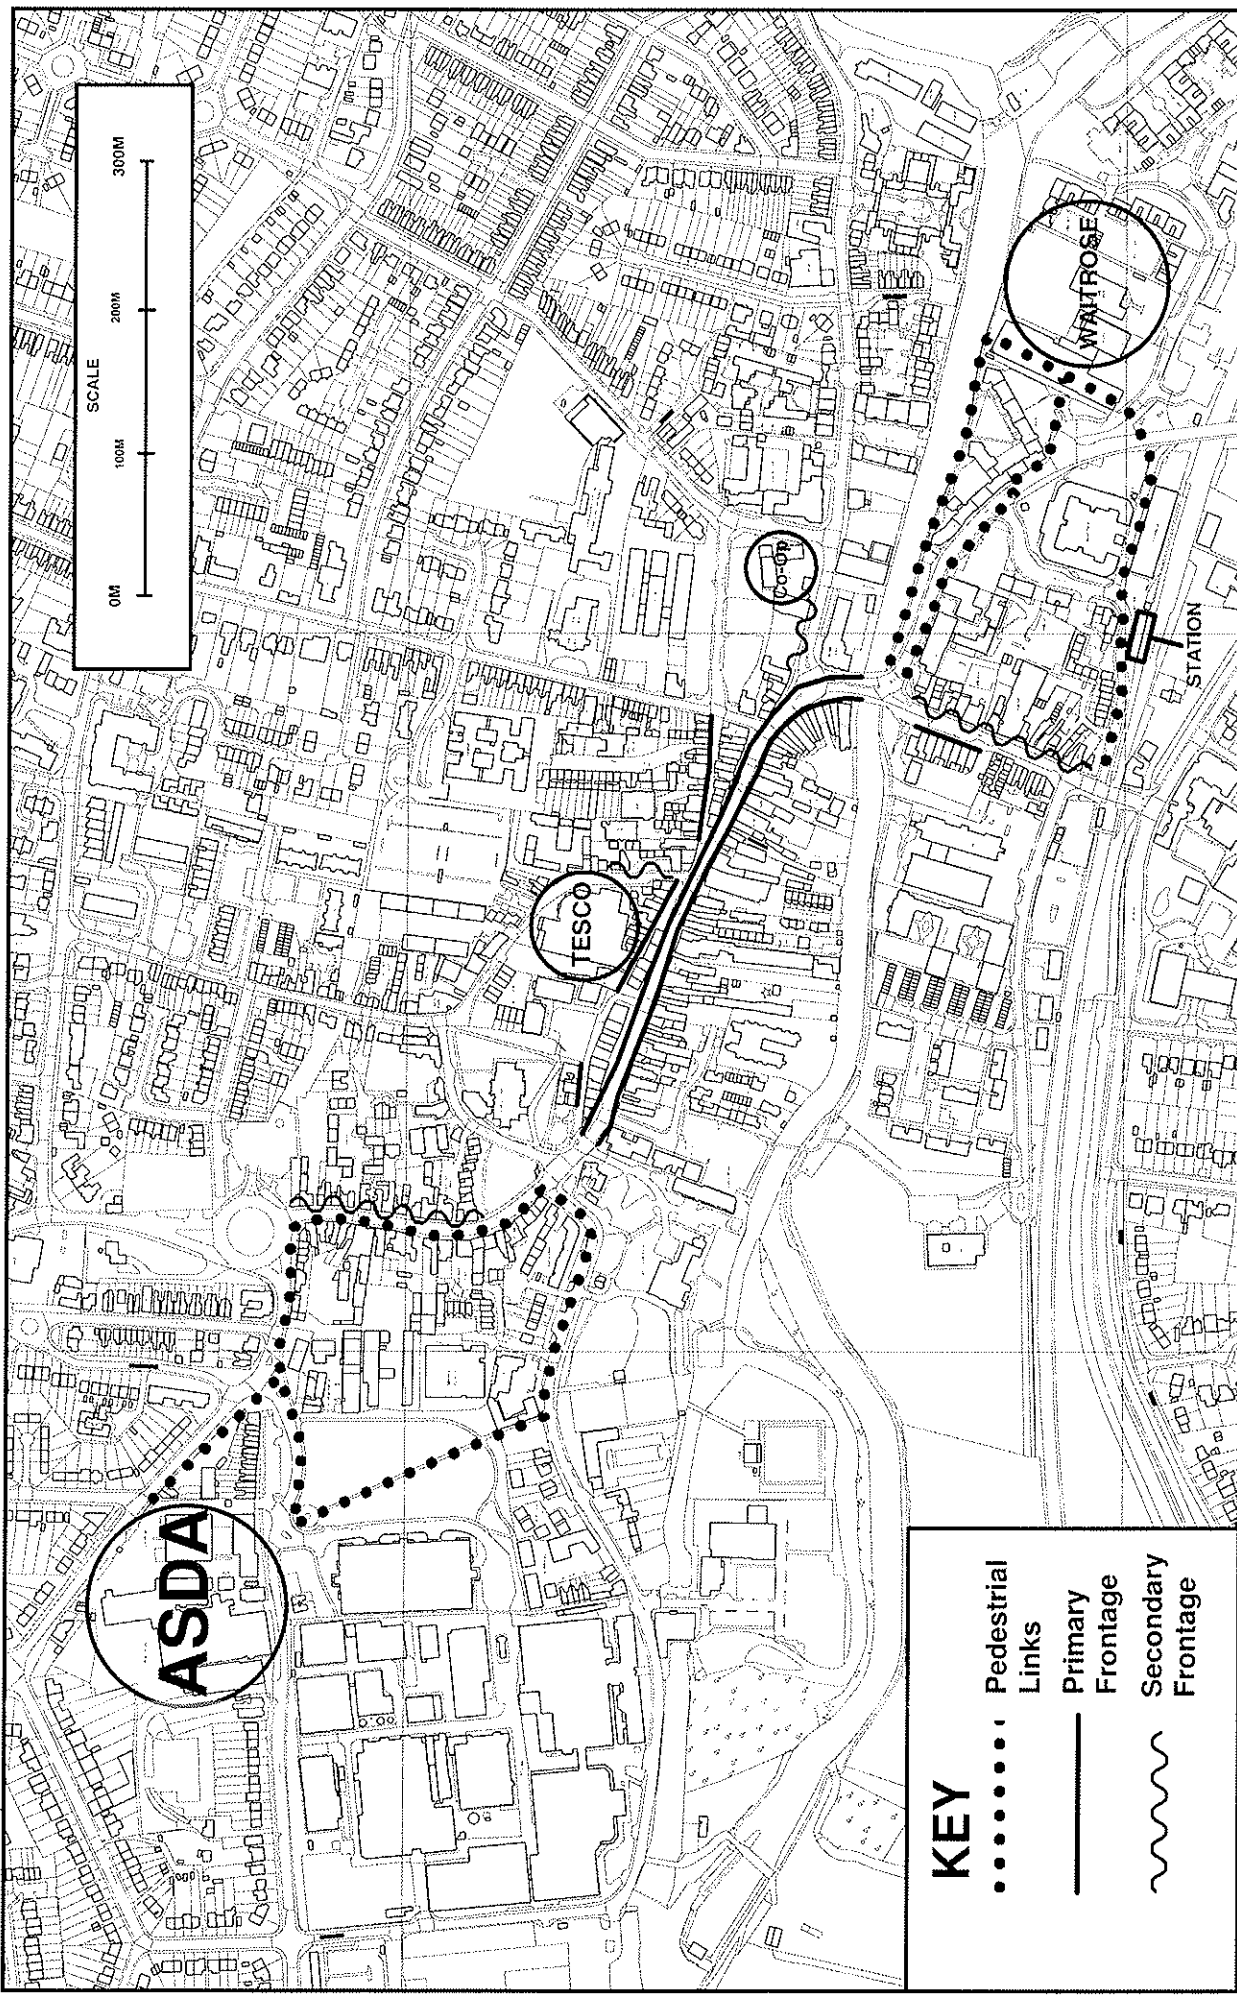

Appendix B

KEY

- ..... Pedestrian Links
- ———— Primary Frontage
- ~~~~~ Secondary Frontage

East Herts Council
Wallfields
Pegs Lane
Hertford
SG13 8EQ
Tel: 01279 655261

Address: Site Comparison for ASDA/Waitrose sites, Ware (EHDC Officer Sketch)
Reference: 3/10/0386/FP
Scale: 1:3500@A3
O.S Sheet: TL 3514 SE
Date of Print: October-2010